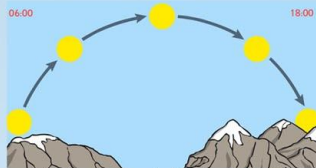

night  
seasonal  
day

weather  
vane

record

measure

rain  
gauge

rainfall

weather

day length