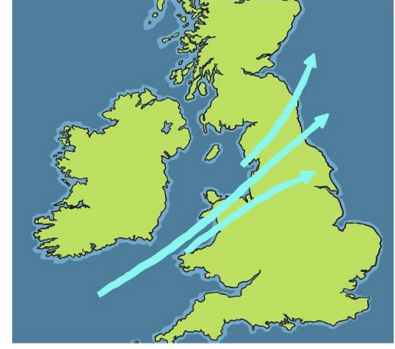

rainfall

weather  
vane

observe

winter

changes

wind  
direction

day length

measure