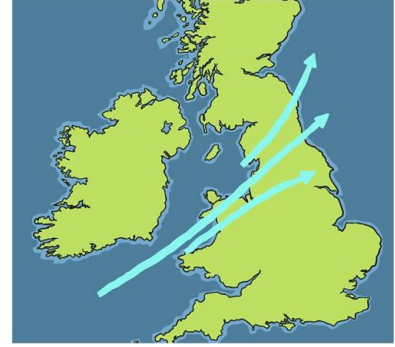

wind
direction