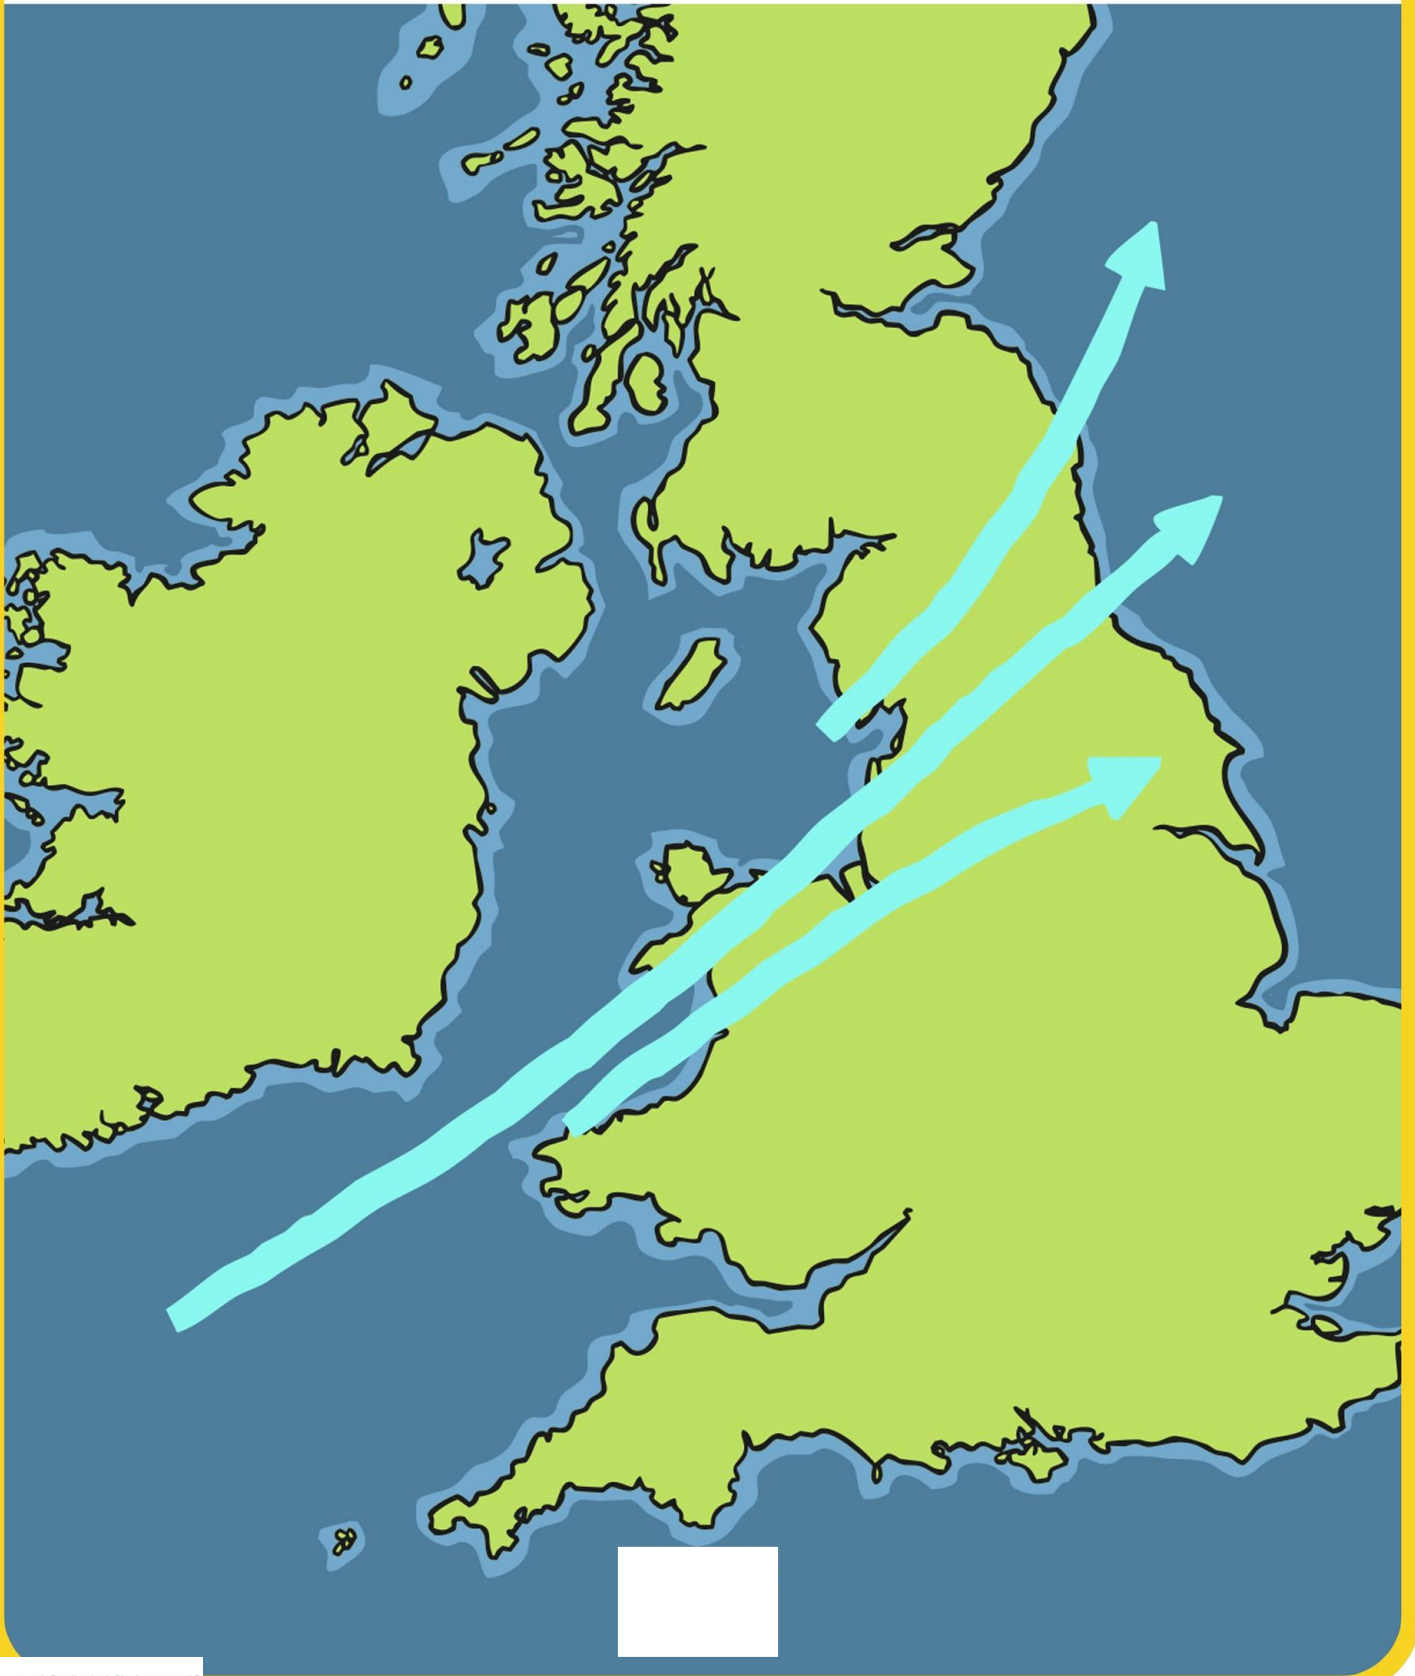

wind direction